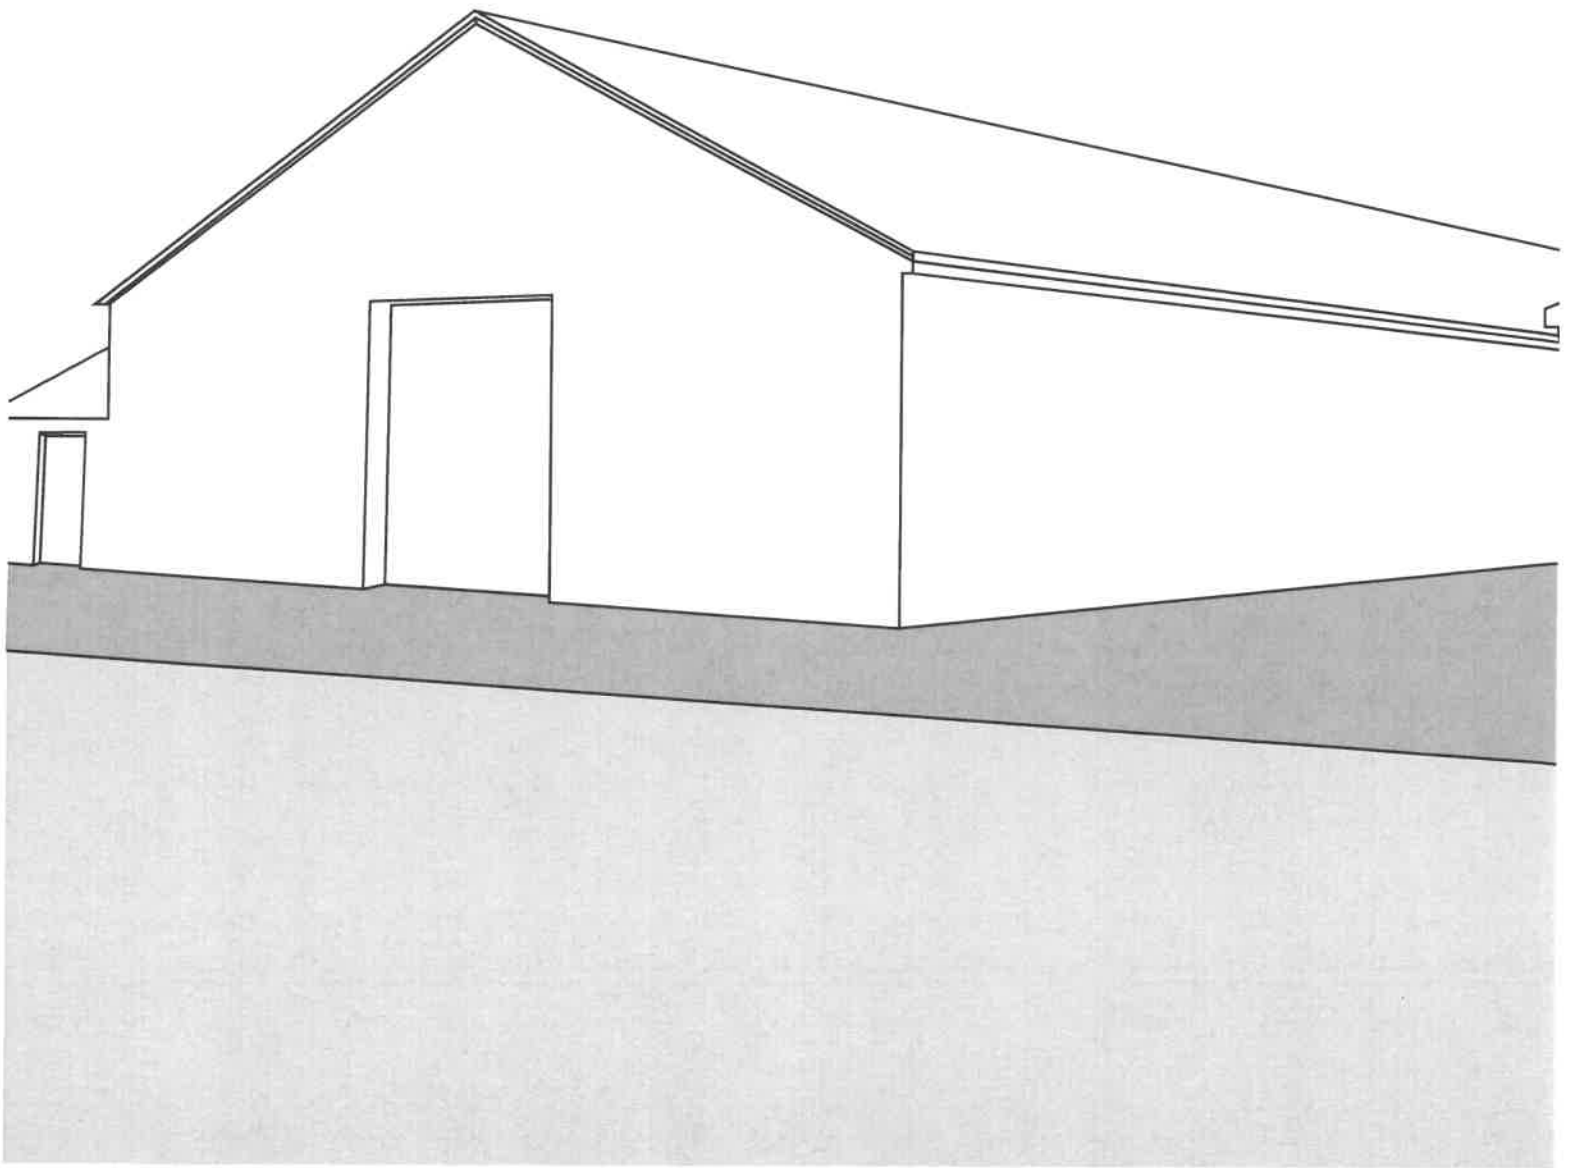

3 BLEACHERS X 21'-0" LONG X 4 BLEACHERS HIGH
 2'-0"/SEAT X 3 X 21 X 4 = APPROX. 125 SEATS

2 1

APPROX. 13'-0" ROOF

APPROX. 10'-0" ROOF

APPROX. 13'-0" ROOF

APPROX. 10'-0" ROOF

FOR REFERENCE ONLY, NOT FOR CONSTRUCTION

Home, Trees & So
Landscape, Plants, & More
**Mike & Dianna
Kraak**

R

120'